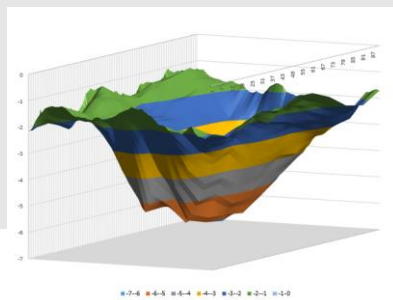

AXIOM 1155

FLOOR PROFILER

Online certification courses available.

Complete and comprehensive video training series to walk you through every step of the process.

In person and online courses available on how to measure, report, and read the results to diagnose floor placement practices.

FLOOR SPECIFICATIONS:

- ASTM E1155 (FF/FL)
- Q-Values
- Joint Deflection ACI 360R-10 section 6.2
- TR-34 Properties E and F & Defined Traffic
- Fmin
- VDMA
- Gap Under Straight Edge
- DIN 18202
- DIN 1585
- EN 15620-2008
- Elevational Mapping

INCLUDED

- Axiom 1155 Floor Profiler – (Configured to measure FF/FL or TR-34)
  - Additional apps (optional)
- 12" , 300mm, or 250mm foot spacing available
- Durable plastic case for easy and safe transport
- Pre-Programed android device (optional) configured with measurement app and layout tool. Or Bring your own device.
- Axiom Excel desktop Report generators
- Step by step training video series
- 6 AA batteries
- Customer support
- 2 year factory warranty

PRODUCT DESCRIPTION

Axiom 1155 floor profiler from the Somero Matson Group brings both simplicity and ease of use to the forefront in its compact, lightweight, and robust design. Built on the Android operating system, the Axiom 1155's Measurement and Layout Companion apps can be used with a Bluetooth enabled Android phone or tablet of choice. The average user now has the ability and guidance to reliably and precisely test floors in accordance with the latest floor measurement standards.

For testing floor profiles with FF/FL specs, the Layout Companion app simply walks the user through a step by step process which makes recommendations on how a given surface should be laid out to comply with ASTM E1155. From there the Measurement app enables the phone or tablet to speak via Bluetooth to the Axiom 1155 during the actual testing. The app clearly displays and records the run results in real time and offers an easy graphical rendering of each of the runs for quick comparative analysis. Upon completion of the test, the Measurement app then allows the user to send the results immediately from the Cellular or WiFi connected Android phone / tablet to any and all interested parties for review of the direct CSV file. The results file can also be imported into the Axiom Desktop Report Generator where the user can quickly create professional customizable site reports for dissemination to customers.

Designed and manufactured in America by the Somero Matson Group, the Axiom 1155 is made of premium components designed to accurately and precisely report measurements within a wide operating range of -35C to 145C. All this without the need for yearly factory calibrations, at the best price, and with a complete 2 year factory warranty.