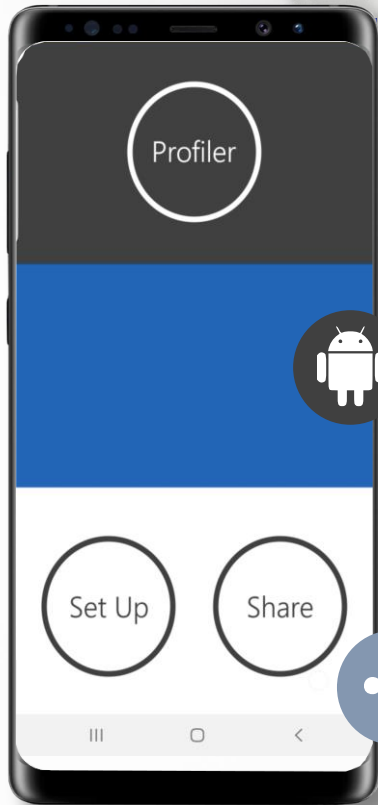

The better way

AXIOM 1155

FLOOR PROFILER

25 Hours of continuous use.
AA batteries in handle.

Dual Axis inclinometer technology – Eliminate operator side to side bias, and increased overall precision and accuracy.

Support from a team who cares, and a 2 year warranty.

Air reading and over tilt detection.

Android phone apps – just download from Google Play store.

Instantly share data right from the jobsite. All measurement data is backed up on your email server and shared with anyone.

The easiest to use walking profiler on the market.

Trusted by test agencies and contractors around the world.

Create stunning reports instantly with our Excel based report generators.

Somero Matson Group
1-800-584-5553

AXIOM1155.COM